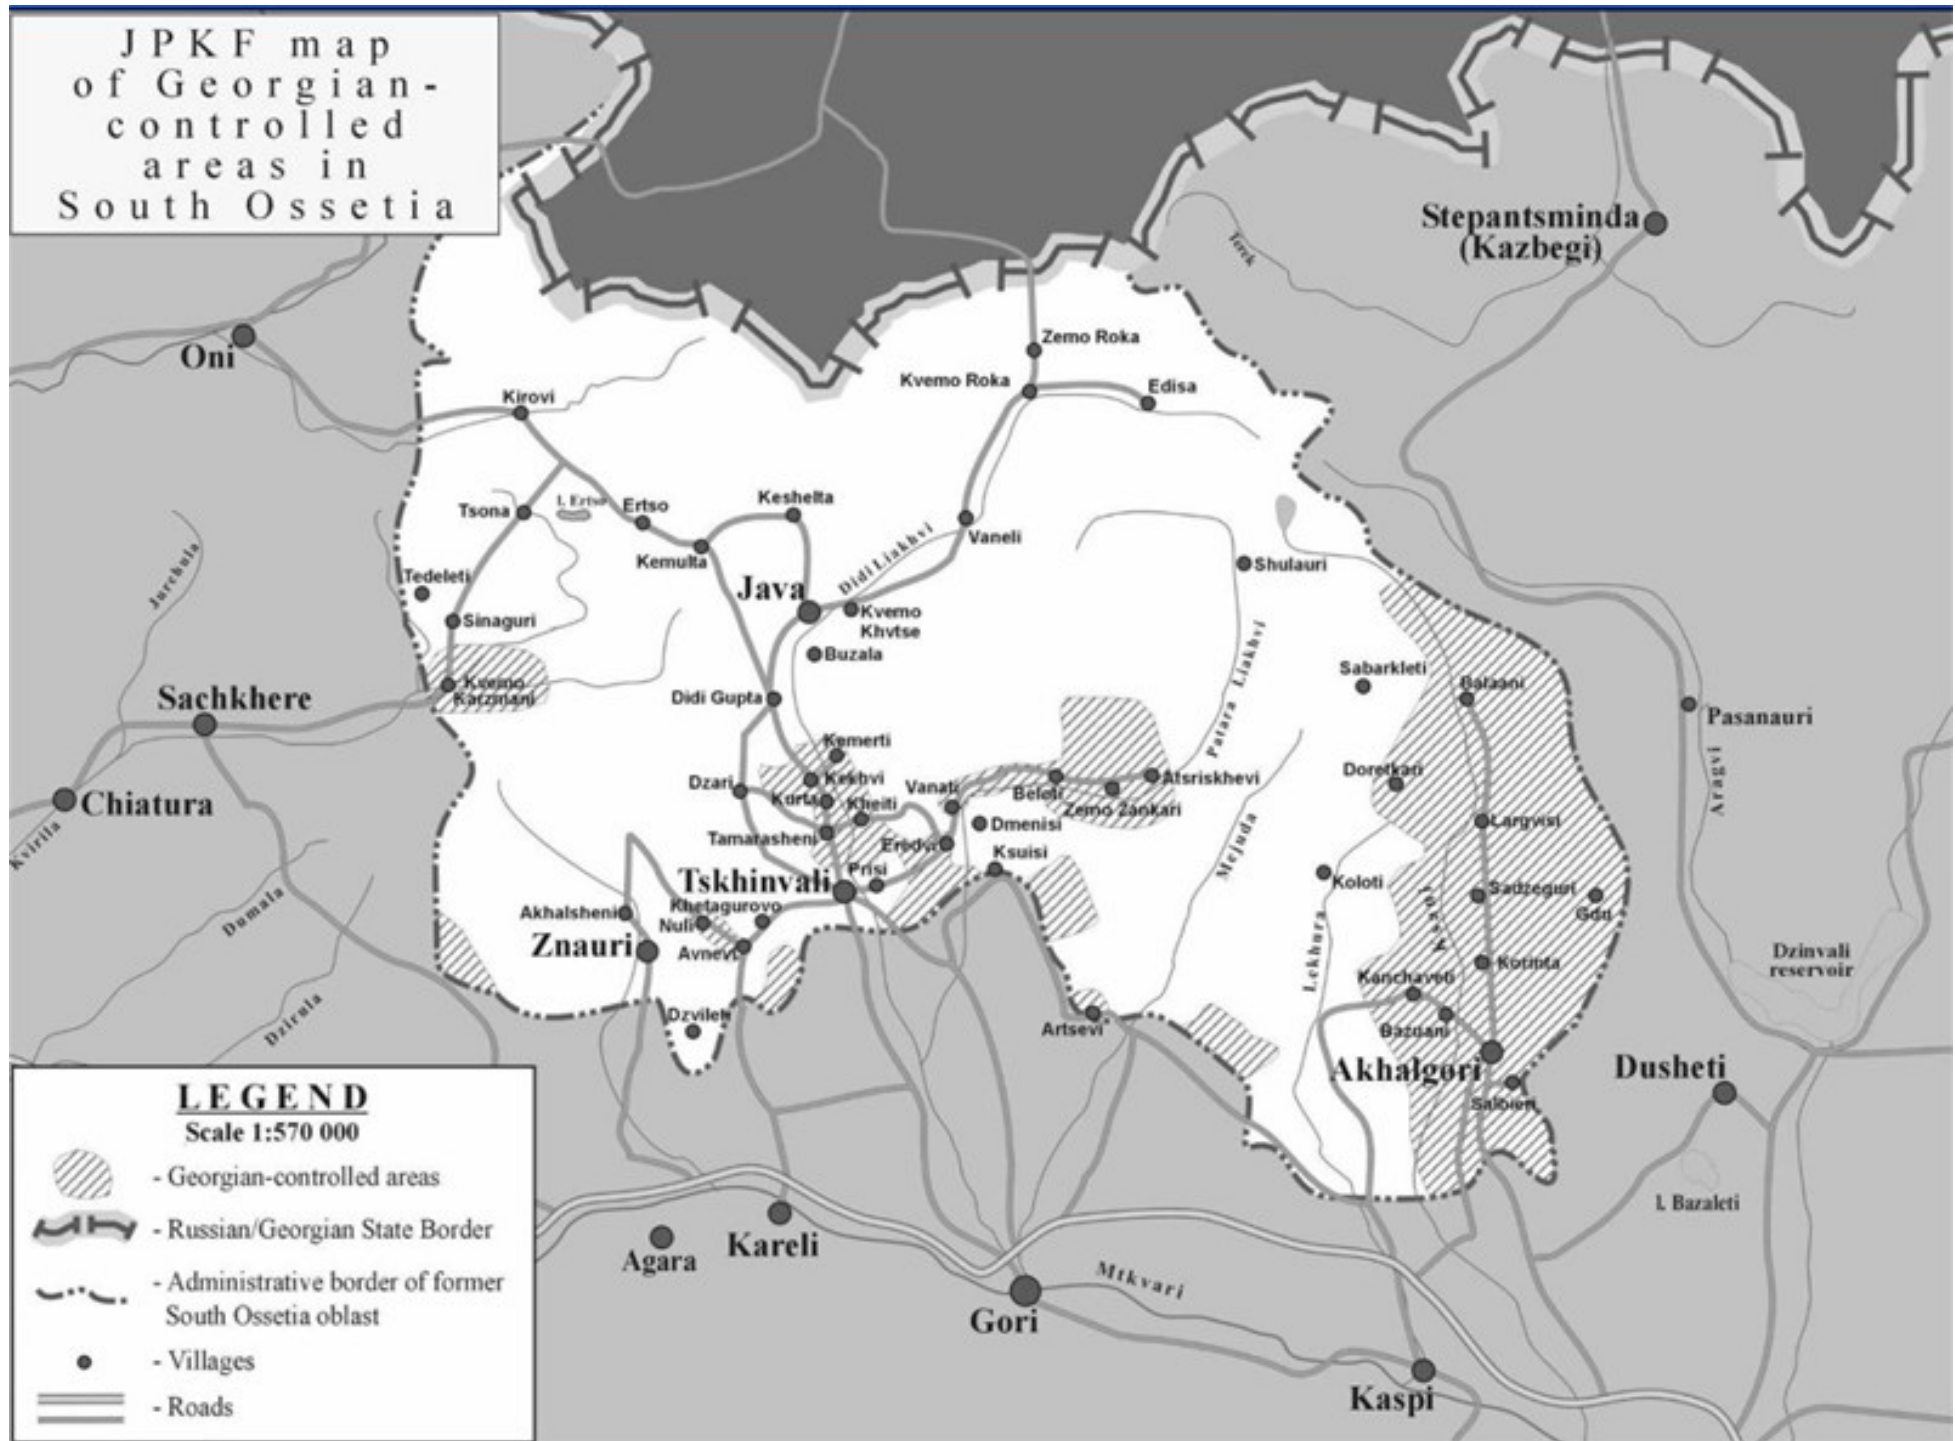

JPKF map
of Georgian-
controlled
areas in
South Ossetia

LEGEND

Scale 1:570 000

-  - Georgian-controlled areas
-  - Russian/Georgian State Border
-  - Administrative border of former South Ossetia oblast
-  - Villages
-  - Roads