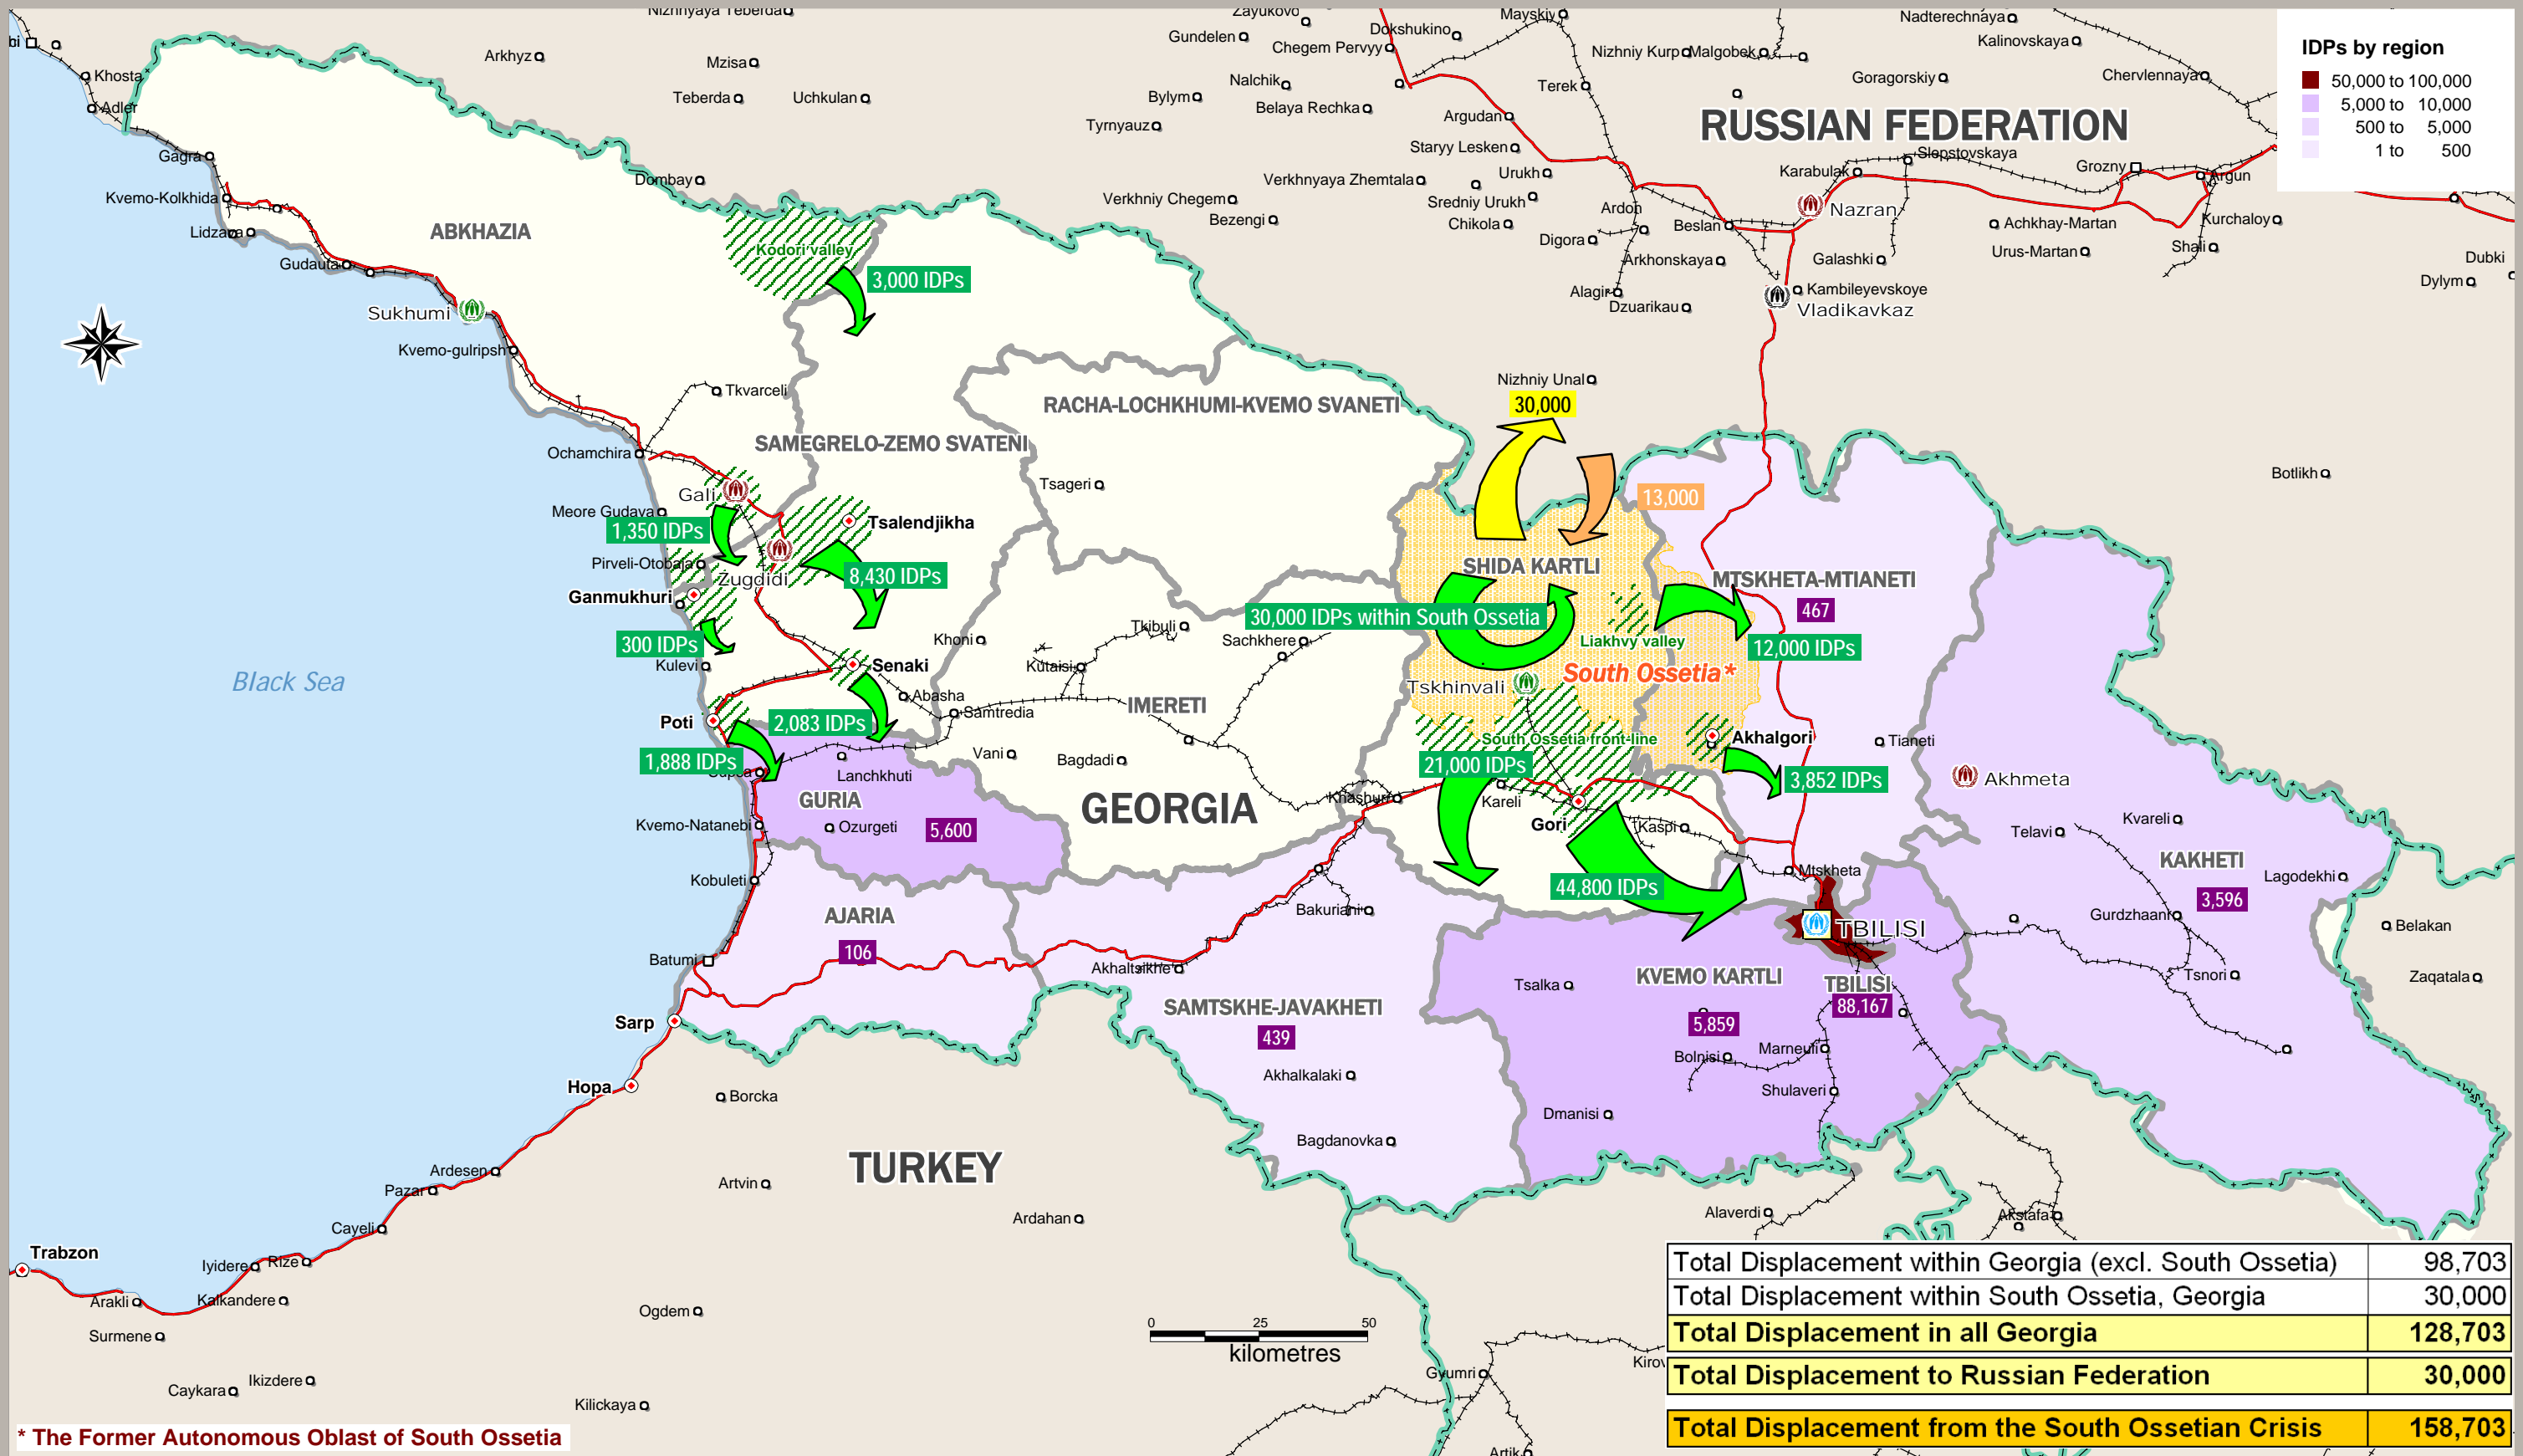

Georgia Operational Map

Estimated Number of Displaced Population Due to the Conflict

As of August 2008

FIGSS
Field Information and
Coordination Support Section
Division of Operational Services

Sources:
UNHCR, © INALCO / Laboratoire de
cartographie de l'université de Tbilissi,
Global Insight digital mapping
© 1998 Europa Technologies Ltd.
Statistics: Local authorities compiled by UNHCR

The boundaries and names shown
and the designations used on this
map do not imply official endorsement
or acceptance by the United Nations.

- Capital
- UNHCR Representation
- UNHCR Sub office
- UNHCR Field office
- UNHCR Presence
- Main town
- Town or village
- Town or village of interest
- International Boundary
- Main road
- Railway
- Administrative boundary
- Area of origin of displaced persons
- Externally displaced
- Internally displaced
- Return movement

IDPs by region

	50,000 to 100,000
	5,000 to 10,000
	500 to 5,000
	1 to 500

Total Displacement within Georgia (excl. South Ossetia)	98,703
Total Displacement within South Ossetia, Georgia	30,000
Total Displacement in all Georgia	128,703
Total Displacement to Russian Federation	30,000
Total Displacement from the South Ossetian Crisis	158,703

* The Former Autonomous Oblast of South Ossetia